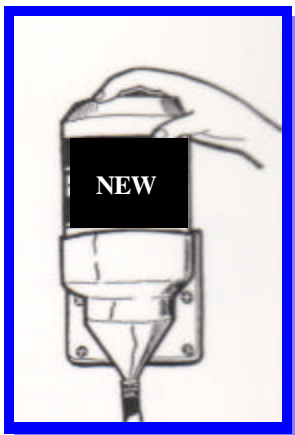

Laundry Capsule Replacement

STEP # 1

Check to see if capsule is empty. To remove empty capsule simply pull up on container.

STEP # 2

Put lid of new capsule on the empty one and put in trash. Take new capsule to the dispenser.

STEP # 3

Put the open end of the new capsule pointing down in to dispenser. Make sure capsule is straight and you are ready to wash.

For Service or Order:
Hot Springs 501-623-7742
Little Rock 501-372-6677