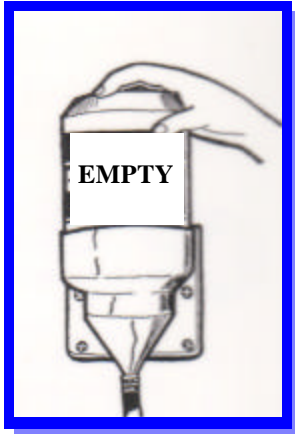

Laundry Capsule Replacement

STEP # 1

Check to see if capsule is empty. To remove empty capsule simply pull up on container.

STEP # 2

Put lid of new capsule on the empty one and put in trash. Take new capsule to the dispenser.

STEP # 3

Put the open end of the new capsule pointing down in to dispenser. Make sure capsule is straight and you are ready to wash.

For Service or Order:
Hot Springs 501-623-7742
Little Rock 501-372-6677