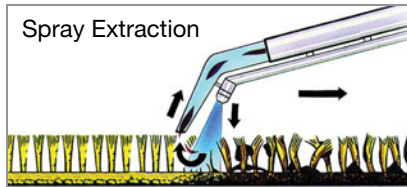

1100 Watt Motor: Little residual moisture is left after cleaning. Carpets dry up to 63% faster than with other products!

Crush-resistant suction hose with ultrasonically welded detergent tube for optimum suction

8' high-pressure solution & vacuum hose

Sturdy coupling ensure a fixed connection and easy change out of accessories.

Swivel casters for easy maneuvering

Quick disconnect soap coupling

Utility hand tool

Fold out hook keeps power cord neatly stowed on the machine.