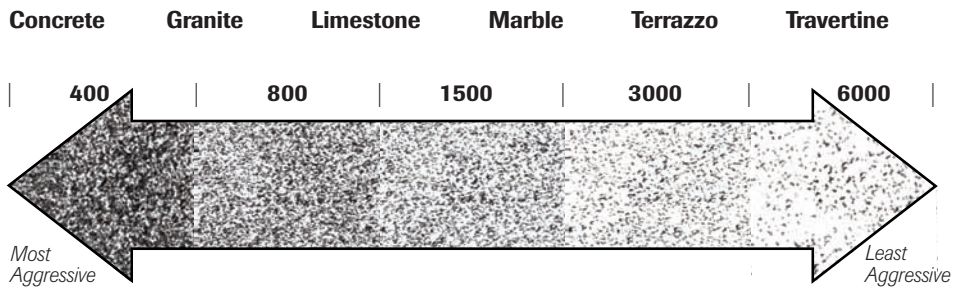

Cyclone™ Stone Care Floor Pads

Cyclone is made with proprietary diamond alternative technology and provides an economical solution to daily stone floor care. With five to ten times the life of regular aluminum oxide, our proprietary blend has now become, as an abrasive, a much less expensive substitute for industrial diamonds in numerous abrasive uses. Cyclone pads cut quickly without overheating or burning the material being ground, with high heat resistance and good mechanical strength.